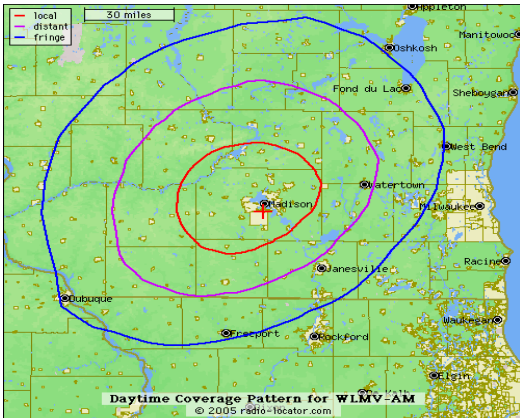

Station Profile

Call Letters: WLMV-AM
Radio Frequency: 1480AM
Target Demo: Adults 18+

Power: 5,000 watts
Website: www.lamovidaradio.com
Format: Spanish Variety

- La Movida is an exciting blend of distinct regional sounds programmed exclusively in Dane county!
- A unique aspect of Spanish-language radio is the time spent listening (26-30 hours per week).
- The Southern Wisconsin Latino population is estimated at over 40,000!

Median Age: 38

Audience Composition: 50% A25-54 / 60% A18-44

Gender: 47% Male / 53% Female

Exclusive LaMovida Listeners: 39%

Education: 61% some college or more

Employment: 85% are employed

Home Ownership: 60%

Weekdays

6am - 9am: Luis Montoto

9am - 10am: "El Debate" w/Luis, Lupita & Diego

10am - 12n: Spanish Variety

12n - 1pm: Amor Y Pasion

1pm - 3pm: Lupita Montoto

3pm - 6pm: Diego Campoverdes

6pm - 6am: Spanish Variety

For more information please visit

Audience Source: Arbitron