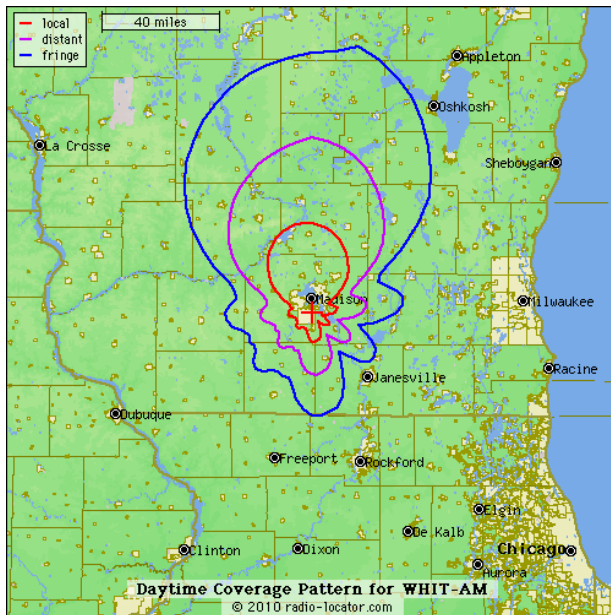

Station Profile

Call Letters: WHIT-AM

Power: 5,000 watts

Radio Frequency: 1550AM

Website: www.hankonline.net

Target Demo: Adults 45+

Format: Classic Country

Audience Composition: Adult 45+

Gender: 54% Male/46% Female

Annual HH Income: 69% 50K+

Education: 62% College educated

Employment: 79% are employed

Home Ownership: 93%

HANK AM 1550 is all about the legends of country: George Jones, Patsy Cline, Garth Brooks, Hank Williams Jr., Reba McEntire, Johnny Cash, Alabama, George Strait, Dolly Parton, Waylon Jennings and many others. The music library that is well-researched and packed with thousands of the greatest hits from the late 60s thru the early 90s with focus on the mid 70s thru 80s.

The station also features:

- Morning News Reports
- Morning Farm Reports
- Midday Farm Reports

Wisconsin Population

Dane	488,073
Sauk	61,976
Columbia	56,833
Waushara	24,496
Green Lake	19,051
Marquette	15,404