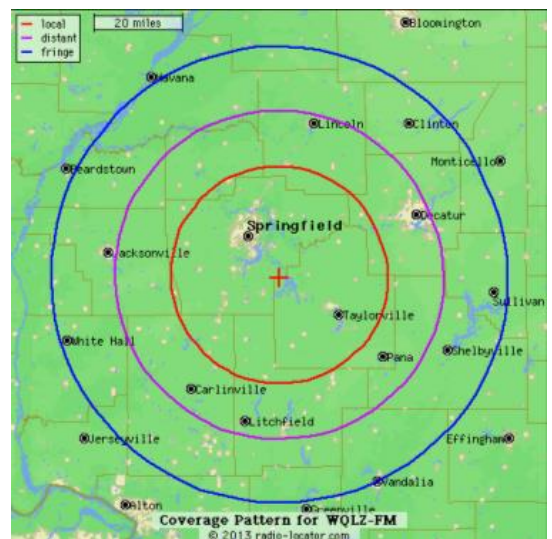

### Sunday

8am – 12n	American Country Countdown
12n-6pm	Ashley Blake
6pm – 12	More Music

**Facebook:** <https://www.facebook.com/US927FM>

**Twitter:** <https://twitter.com/US927FM>

**Instagram:** <http://instagram.com/US927FM>

**Youtube Channel:** <http://www.youtube.com/user/US927FM>

**MID-WEST FAMILY BROADCASTING – YOUR LIVE LOCAL LEADER**